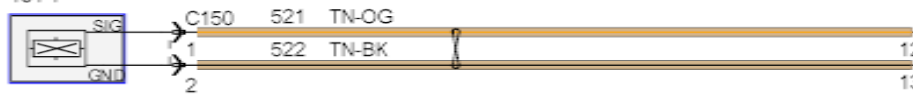

RIGHT FRONT SPEED SN HIGH
RIGHT FRONT SPEED SN LOW

WHEEL
SPEED SENSOR,
LEFT FRONT
151-1