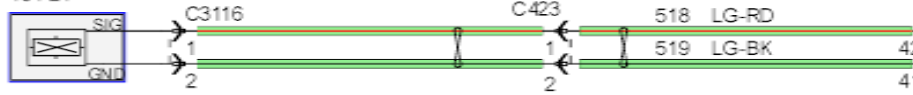

WHEEL
SPEED SENSOR,
RIGHT REAR
151-23

RIGHT REAR SPEED SN HIGH
RIGHT REAR SPEED SN LOW

WHEEL
SPEED SENSOR,
LEFT REAR
151-21

LEFT REAR SPEED SN HIGH
LEFT REAR SPEED SN LOW

WHEEL
SPEED SENSOR,
RIGHT FRONT
151-2