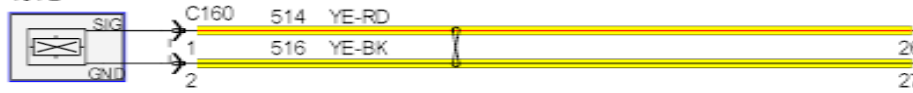

WHEEL
SPEED SENSOR,
RIGHT REAR
151-23

RIGHT REAR SPEED SN HIGH
RIGHT REAR SPEED SN LOW

WHEEL
SPEED SENSOR,
LEFT REAR
151-21

LEFT REAR SPEED SN HIGH
LEFT REAR SPEED SN LOW

WHEEL
SPEED SENSOR,
RIGHT FRONT
151-2