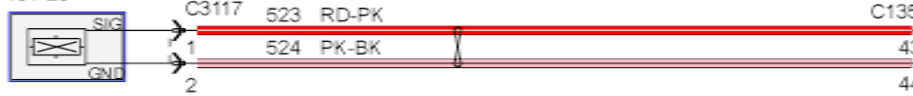

WHEEL
SPEED SENSOR,
RIGHT REAR
151-23

RIGHT REAR SPEED SN HIGH
RIGHT REAR SPEED SN LOW

WHEEL
SPEED SENSOR,
LEFT REAR
151-21

LEFT REAR SPEED SN HIGH
LEFT REAR SPEED SN LOW

WHEEL
SPEED SENSOR,
RIGHT FRONT
151-2